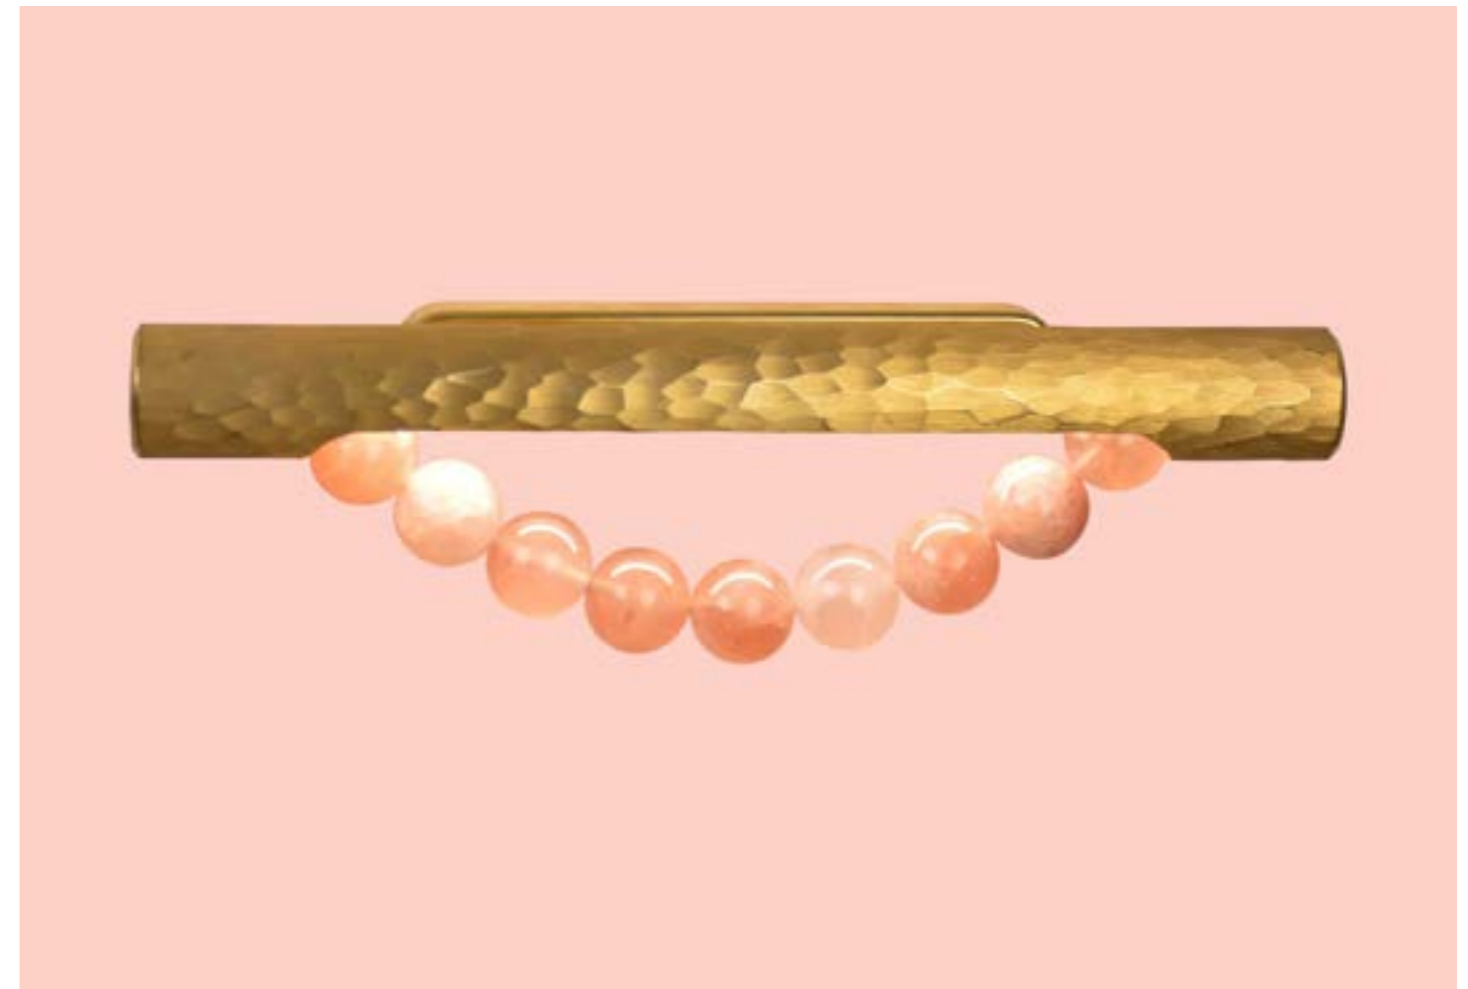

Dimensions : Ø 100 cm x hauteur ajustable

---

Ceiling light  
Made in Paris in collaboration with Tisserant Art & Style

24 carats gilded bronze. Chiseled texture, hand carved with a double finish, brushed and smoothed.  
Rock crystal beads. Dimmable LED lighting

Dimensions: Ø 39.4" (100 cm) x adjustable height

# FOREVER

Applique  
En collaboration avec Tisserant Art & Style

Bronze doré 24 carats. Texture gougée, sculptée main avec une double finition, brossée et polie.  
Perle de quartz rose. Éclairage LED dimmable